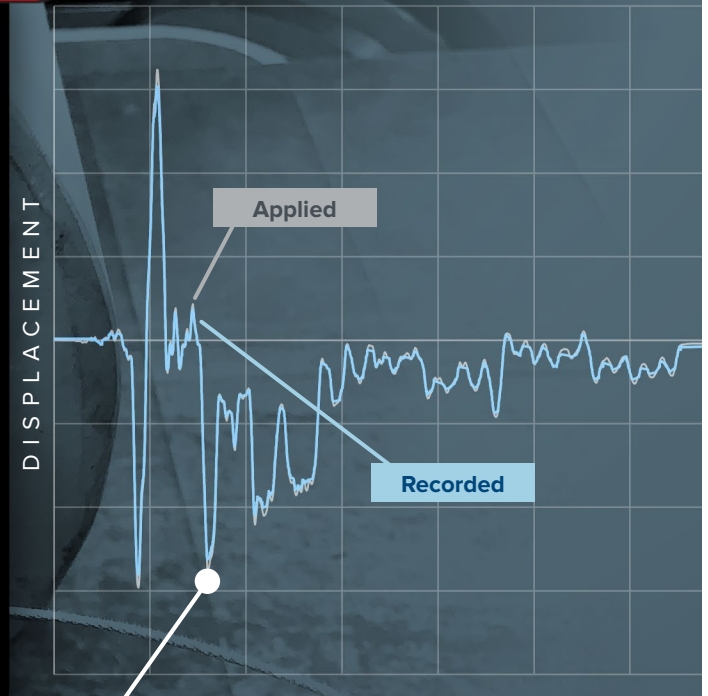

## SELF-CONTAINED DISPLACEMENT TRANSDUCERS (SCDT) AIDING IN POST-EARTHQUAKE RESIDUAL CAPACITY ASSESSMENT

Date and time stamp  
on all recorded data  
including events  
and aftershocks

Internal or external  
mounting of device

### 10-Year Battery Life

- User replaceable
- Device sleeps between triggering events
- No data or power connections required

USB/SC Input  
and Output

Battery and  
Data Status  
Indicator

Internal data collection system with  
memory to record and store hundreds  
of events

- User defined sensitivities can be adjusted to track various magnitude and frequency of events